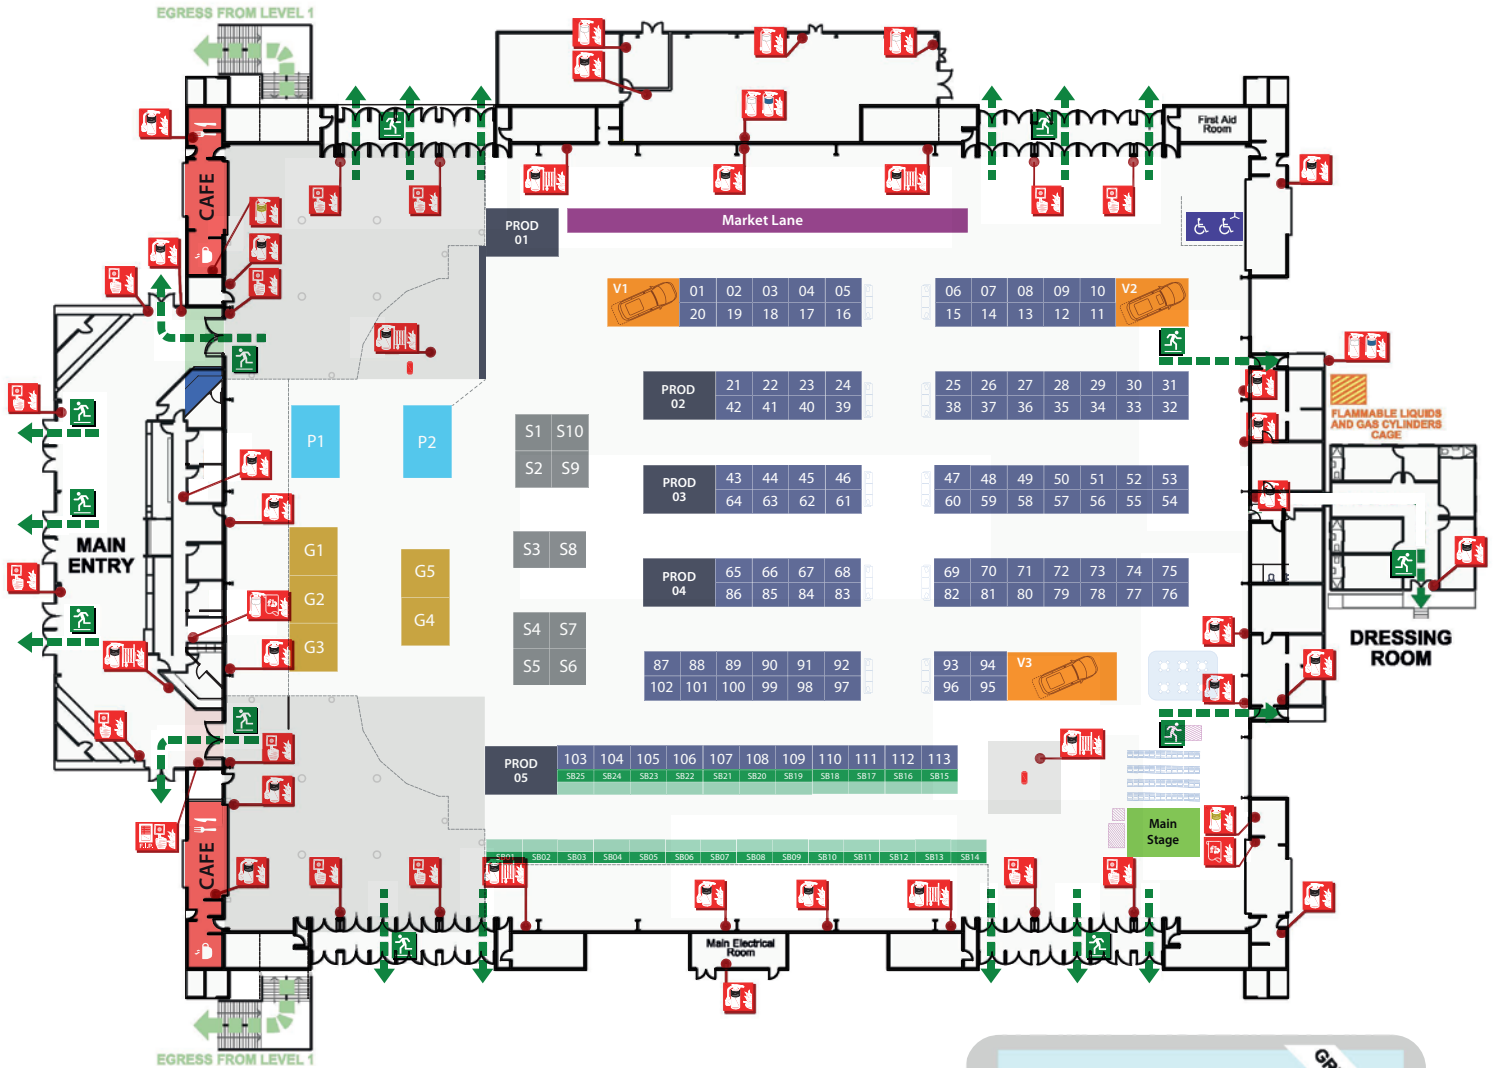

Emergency Evacuation

📍 Newcastle Entertainment Centre, Showground, Brown Road, Broadmeadow

DCP
Fire Extinguisher

CO2
Fire Extinguisher

Wet Chemical
Fire Extinguisher

FOAM
Fire Extinguisher

Egress
Route

Fire
Hose Reel

Fire
Blanket

Fire Indicator
Panel

Break
Glass Alarm

ASSEMBLY
AREA